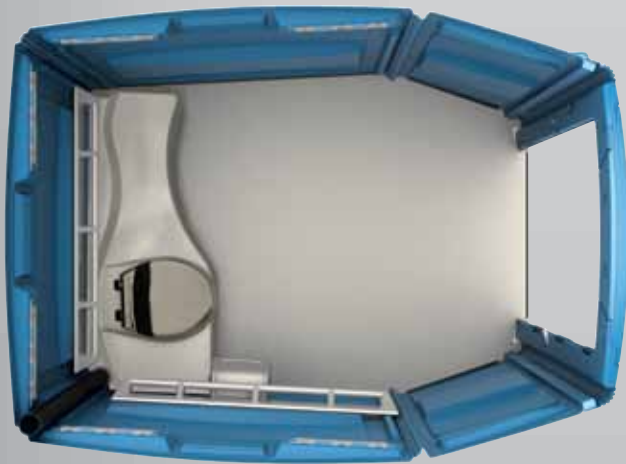

50 pounds lighter, structurally stronger

✓ features

Multiple roof tie-down options when transporting

Heavy-duty plastic handrail system

✂ structure

Unique "living hinge" on front corners adds strength and stability

Extended roof fits tightly over side walls for added strength

Standard 68 gallon tank

To improve handling and quality, the Freedom is fifty pounds lighter and has a unique front design featuring "living hinge" corners and a built-in, interlocking door hinge to eliminate door sag. The living hinge on each front corner acts like a shock absorber when struck by a fork lift or dropped off a trailer. Additionally, the capped roof and stainless steel front floor brackets combine with the front to form a superior ADA restroom.

⚙ specs

Height: 90" (2286mm)

Width: 67" (1702mm)

Depth: 86.5" (2197mm)

Weight (standard tank): 310 lbs. (141 kg.)

Weight (small tank): 299 lbs. (136 kg.)

Seat Height: 18.75" (476mm)

Standard Tank Volume: 68 gal. (257L)

Optional Tank Volume: 35 gal. (132.5L)

Specifications subject to change without notice.

🎨 colors

Royal Blue, Teal, Forest Green, Sand, Gray

💬 reviews

"A light, sturdy ADA compliant restroom that is easy to handle and transport. It has an inviting appearance and is easy to enter and exit."