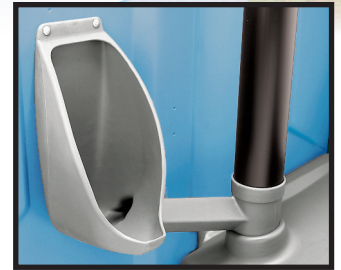

Available in 5 fresh colors with
the option of a brown front

800-328-3332

www.satelliteindustries.com

When You Compare The Quality There Is No Comparison

SUMPED TANK

The smooth, deep sumped tank provides effective deodorizer depth and unobstructed, easy pumping with no ledges to trap waste.

MOLDED-IN AIR VENTS

A recent upgrade to the Tufway is molded-in air vents to further reduce maintenance costs and improve the overall air flow.

Tufway restrooms are very spacious and well ventilated. The seat and urinal are positioned far apart to provide a more pleasant experience for users.

SINGLE PIECE URINAL

Extended front lip and diamond shaped, non-clogging drain tube helps keep the floor cleaner and reduce odors.

LARGE LOGO AREA

Advertising your business is critical. With this large 29.5 x 12 inch space your logo will be plainly seen from a long distance.