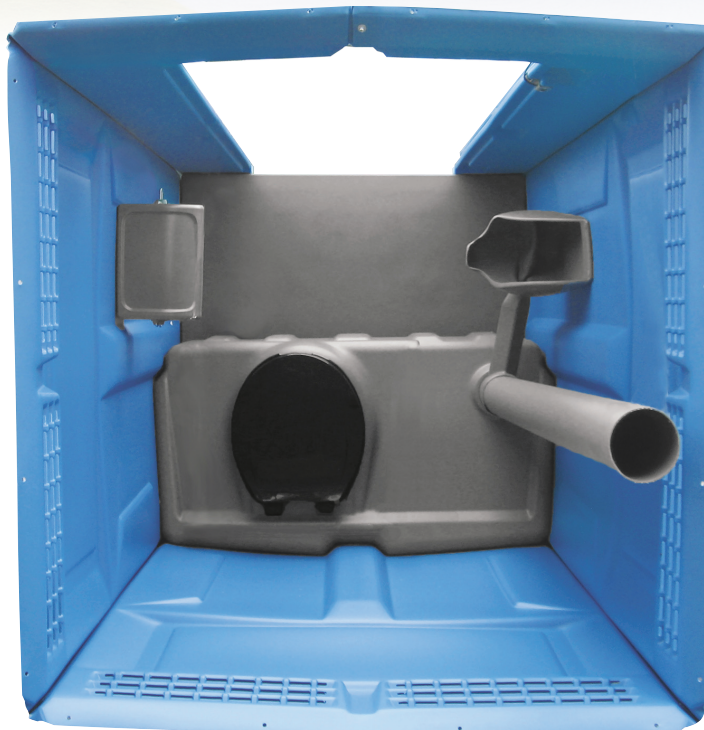

Available in 5 fresh colors with
the option of a brown front

800-328-3332

www.satelliteindustries.com

When You Compare The Quality There Is No Comparison

SUMPED TANK

The smooth, deep sumped tank provides effective deodorizer depth and unobstructed, easy pumping with no ledges to trap waste.

MOLDED-IN AIR VENTS

A recent upgrade to the Tufway is molded-in air vents to further reduce maintenance costs and improve the overall air flow.

Tufway restrooms are very spacious and well ventilated. The seat and urinal are positioned far apart to provide a more pleasant experience for users.

SINGLE PIECE URINAL

Extended front lip and diamond shaped, non-clogging drain tube helps keep the floor cleaner and reduce odors.

LARGE LOGO AREA

Advertising your business is critical. With this large 29.5 x 12 inch space your logo will be plainly seen from a long distance.

| PRODUCT SPECIFICATIONS | | |
|--------------------------|-------------|---------------|
| HEIGHT | 88 in. | 2235 mm |
| WIDTH | 45 in. | 1143 mm |
| DEPTH | 45 in. | 1143 mm |
| WEIGHT (HOLLOW BASE) | 164 lbs. | 75 kg |
| WEIGHT (SOLID RECYL.) | 203 lbs. | 92 kg |
| FLOOR SPACE | 41 x 21 in. | 1041 x 533 mm |
| DOOR OPENING | 74 x 24 in. | 1880 x 610 mm |
| WASTE TANK | 70 gal. | 265 liters |
| SEAT HEIGHT | 18.5 in. | 470 mm |
| RECIRCULATING FOOT FLUSH | | |
| TANK CAPACITY | 44 gallon | 167 liters |
| PUMP VOLUME | 7 ounce | .211 liters |