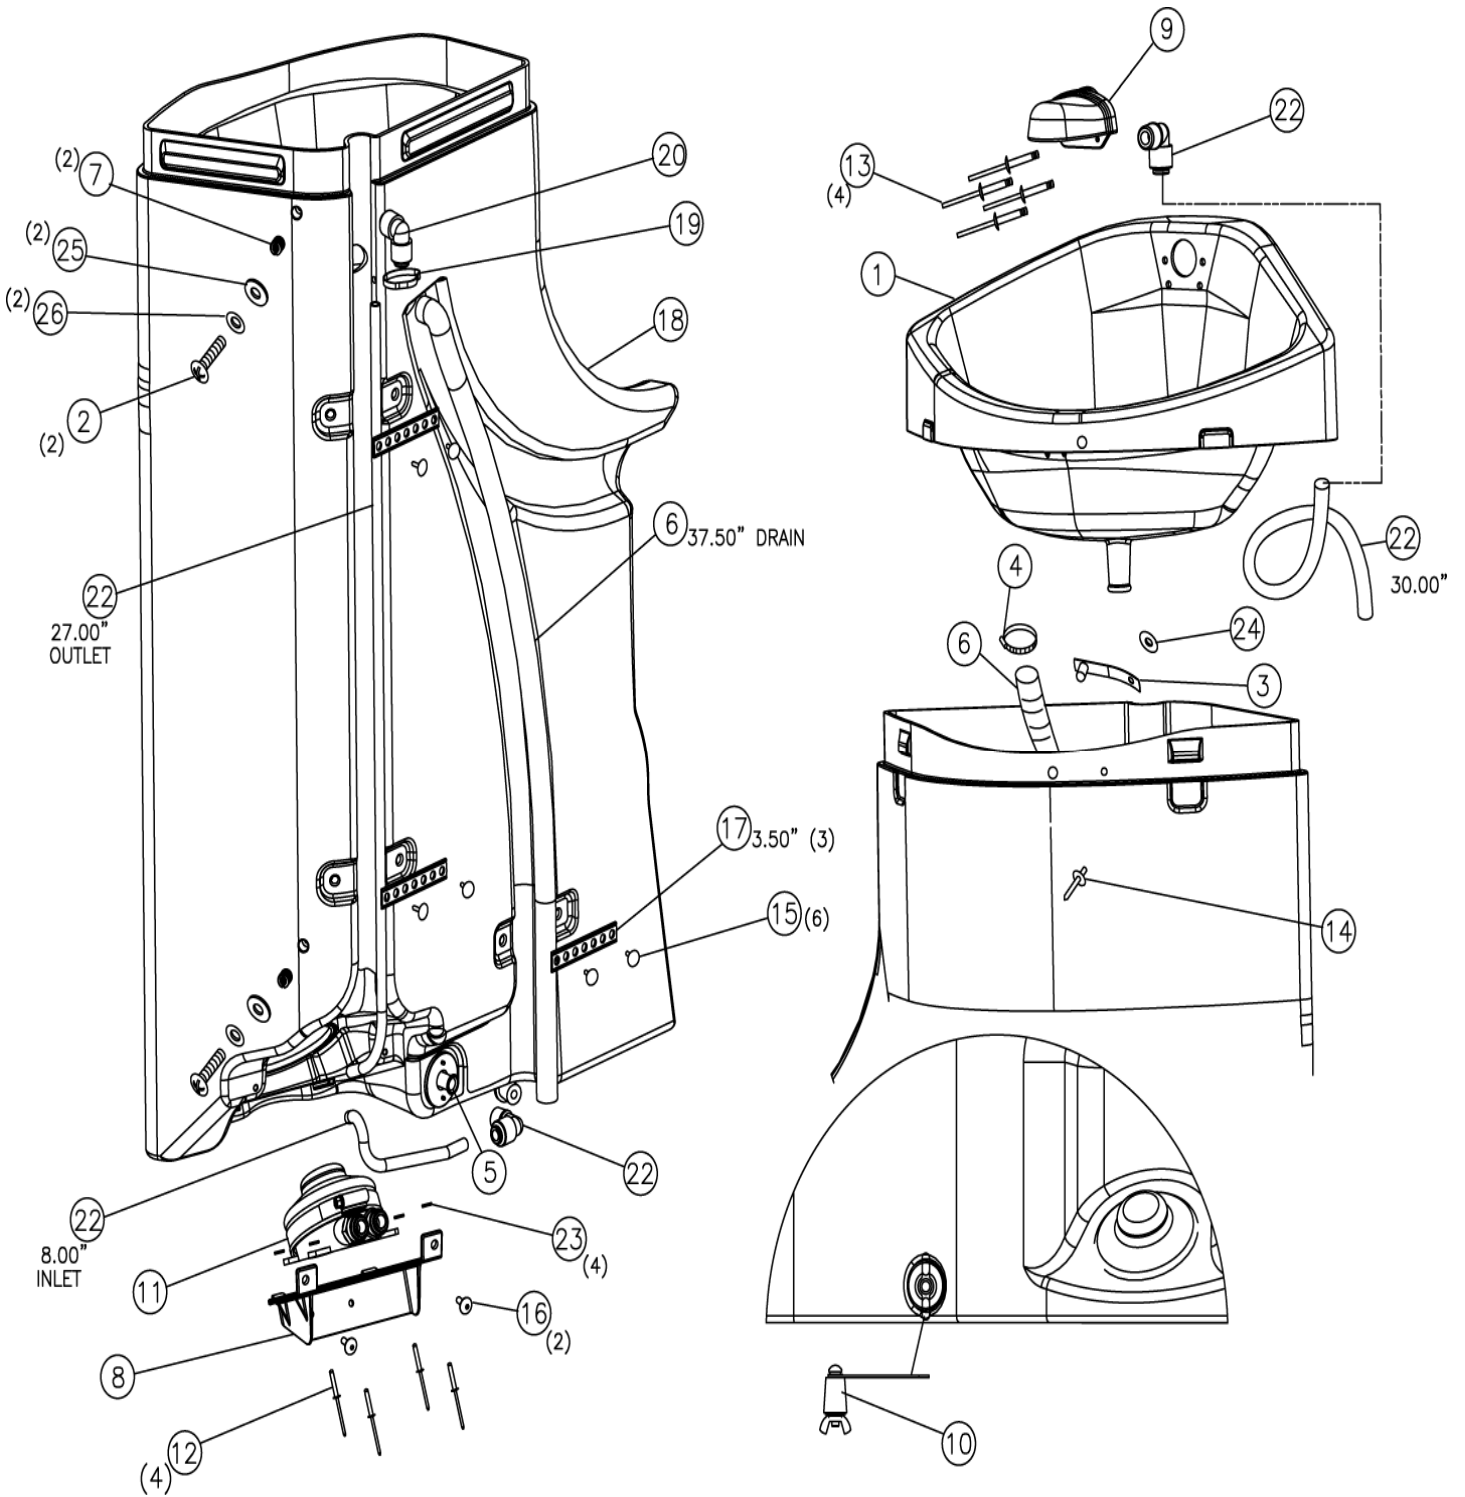

MAXIM 3000® HANDWASH MAJOR ASSEMBLY

Visa / Mastercard / American Express / Discover
$25.00 Minimum Order — Prices and quantities subject to change / all prices are FOB FACTORY — Priced in U.S. Dollars
20% minimum restocking charge applies on returns

MAXIM 3000® HAND WASH MAJOR ASSEMBLY

REV H ITEM#	PART#	QTY PER UNIT	DESCRIPTION	PRICE EACH
	17080	1	HANDWASH, MAX3000	
1		1	BASIN, MX3 HANDWASH (SEE ITEM# 31)	NOT SALEABLE
	19098	1	BASIN ASSY- HANDWASH MX3 RETRO	
2*	16110	2	BOLT- 1/4-20 X 5/8 PN HD STNLS	
3		1	BUTTON, SPRING ARM HANDWASH (SEE ITEM# 32)	NOT SALEABLE
4	12588	1	CLAMP- WORMDRIVE #12	
5	16829	1	FILTER- 1/2 X 3-1/2 CYLINDER	
6	16392	37.50"	HOSE- 3/4 LOW PRESSURE	
7	16303	2	INSERT- 1/4-20 STEEL ZINC COBL	
8	16113	1	MOUNT PLATE- SLIMMATE II PUMP	
9	17079	1	NOZZLE- HOODED GREY	
10	20576	1	PLUG- 3/4 EXPANDING W/TETHER	
11	16305	1	PUMP- BABY FOOT 3/8 HOSE INS	
12*	15144	4	RIVET- #410 ALUM	
13	14427	4	RIVET- #66 LSH W/LOCK MANDREL	
14*	11027	1	RIVET- #66 ALUM	
15*	16804	6	RIVET- PINE TREE 1/4 X 9/16	
16*	16393	2	SCREW- #10 X 1/2 HI-LO PHPN	
17	16873	10.50"	STRAPPING- 5/8 PERFORATED	
18	16837	1	TANK- MAX3000 HANDWASH	
19	11261	1	TIE- WIRE 6in	
20	16656	1	TS FITTING- 90DEG 3/8 HOSxHOS	
21	16301	2	TS FITTING- 90DEG 3/8 HOSxNPTF	
22	16304	65"	TS HOSE- 3/8 OD TUBING	
23*	11384	4	WASHER- 1/8 RIVET STNLS	
24*	11315	1	WASHER- 3/16 RIVET STNLS	
25*	12382	2	WASHER, 1/4 FLAT STNLS	
26*	15340	2	WASHER, 1/4 STAR STNLS	
27	17085	1	INSTRUCTIONS, MAX3000 HANDWASH	
	20508	1	BOOT - BABY FOOT PUMP	

* ONLY SOLD IN MULTIPLES OF 100

Consult Your Area Manager at:

Tel: 1-800-883-1123 (US & Canada) Fax: 1-800-328-3334 (US & Canada)

Web Site: www.satelliteindustries.com