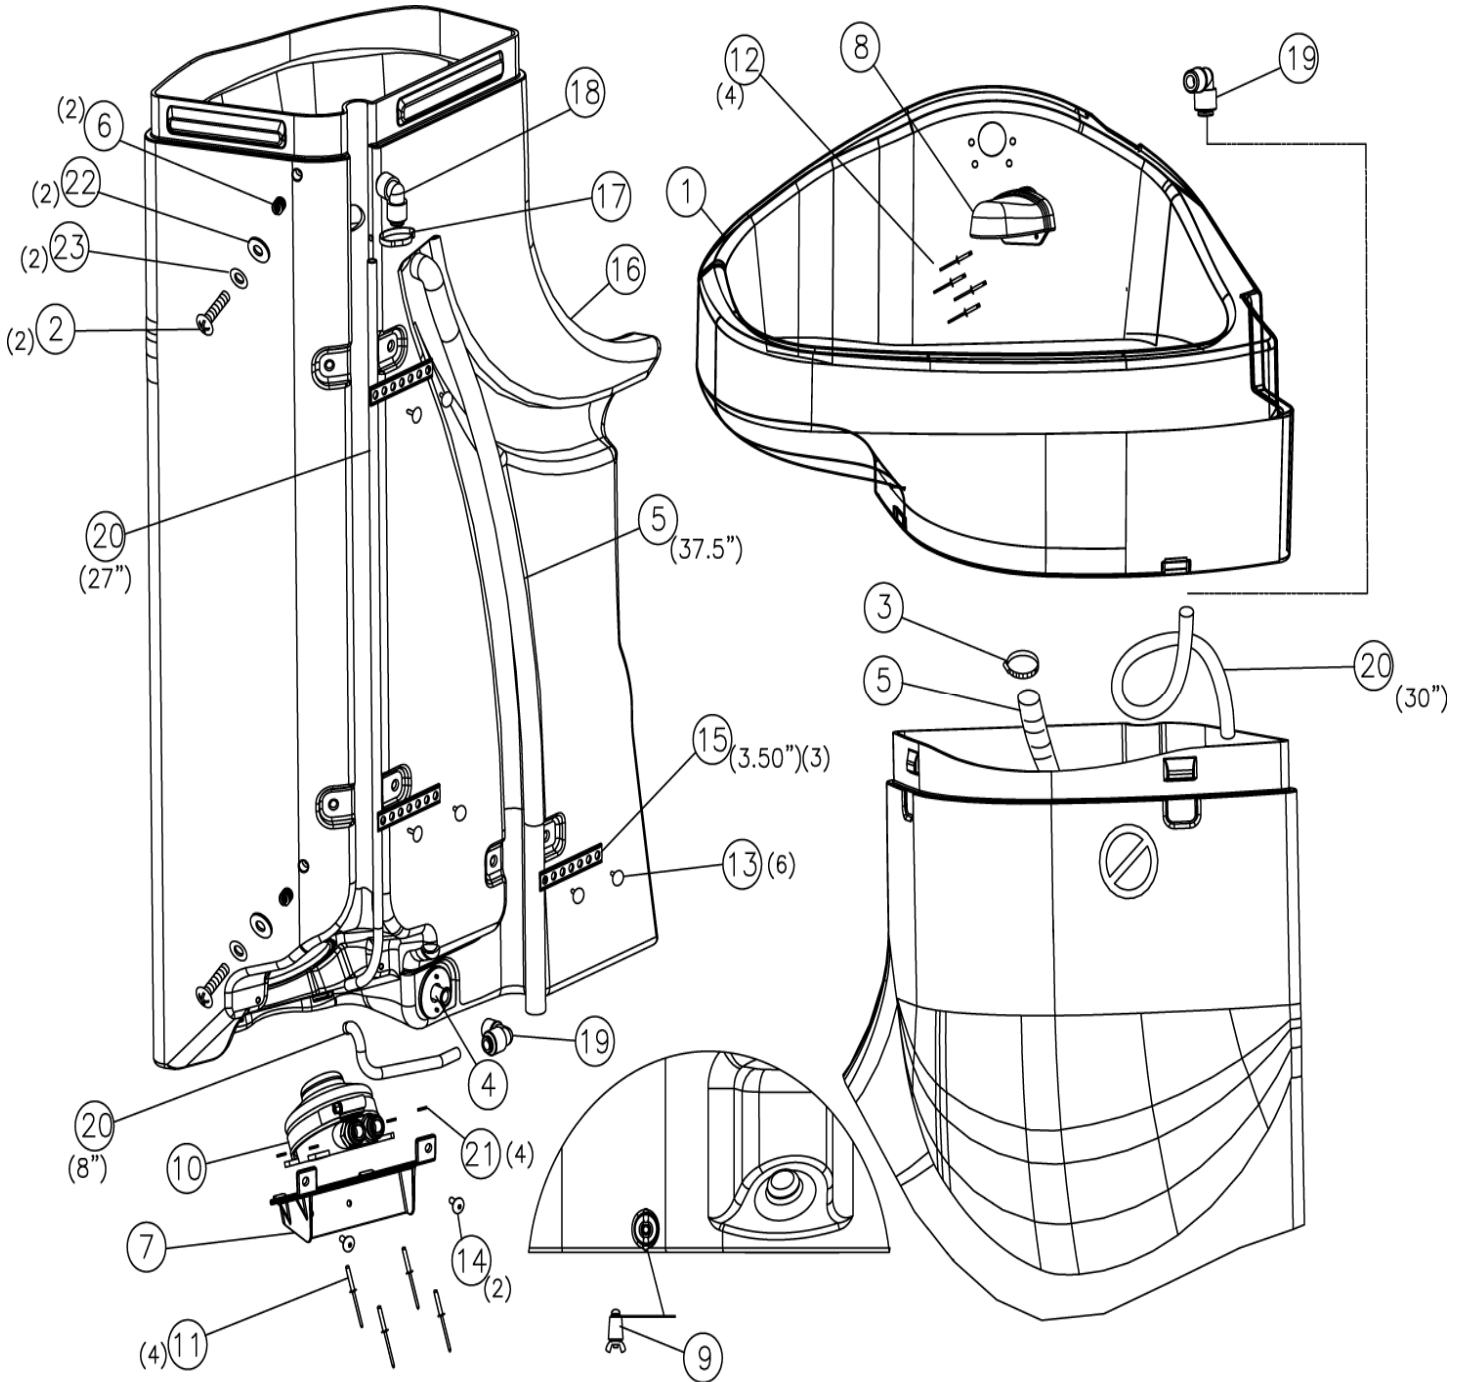

MAXIM 3000® HAND WASH FOREARM MAJOR ASSEMBLY

Visa / Mastercard / American Express / Discover
$25.00 Minimum Order — Prices and quantities subject to change / all prices are FOB FACTORY — Priced in U.S. Dollars
20% minimum restocking charge applies on returns

MAXIM 3000® HAND WASH FOREARM MAJOR ASSEMBLY

REV D ITEM#	PART#	QTY PER UNIT	DESCRIPTION	PRICE EACH
	18377	1	HANDWASH- FOREARM MAX3000	
1		1	BASIN, MX3 FORM HANDWASH	NOT SALEABLE
2*	16110	2	BOLT- 1/4-20 X 5/8 PN HD STNLS	
3	12588	1	CLAMP- WORMDRIVE #12	
4	16829	1	FILTER- 1/2 X 3-1/2 CYLINDER	
5	16392	37.50"	HOSE- 3/4 LOW PRESSURE	
6	16303	2	INSERT- 1/4-20 STEEL ZINC COBL	
7	16113	1	MOUNT PLATE- SLIMMATE II PUMP	
8	17079	1	NOZZLE- HOODED GREY	
9	20576	1	PLUG- 3/4 EXPANDING W/TETHER	
10	16305	1	PUMP- BABY FOOT 3/8 HOSE INS	
11*	15144	4	RIVET- #410 ALUM	
12	14427	4	RIVET- #66 LSH W/LOCK MANDREL	
13*	16804	6	RIVET- PINE TREE 1/4 X 9/16	
14*	16393	2	SCREW- #10 X 1/2 HI-LO PHPN	
15	16873	10.50"	STRAPPING- 5/8 PERFORATED	
16	16837	1	TANK- MAX3000 HANDWASH	
17	11261	1	TIE- WIRE 6in	
18	16656	1	TS FITTING- 90DEG 3/8 HOSxHOS	
19	16301	2	TS FITTING- 90DEG 3/8 HOSxNPTF	
20	16304	65"	TS HOSE- 3/8 OD TUBING	
21*	11384	4	WASHER- 1/8 RIVET STNLS	
22*	12382	2	WASHER- 1/4 FLAT STNLS	
23*	15340	2	WASHER- 1/4 STAR STNLS	
24	17085	1	INSTRUCTIONS- MAX3000 HANDWASH	
	20508	1	BOOT - BABY FOOT PUMP	

* ONLY SOLD IN MULTIPLES OF100

MAXIM 3000® SHELF

REV E ITEM #	PART#	QTY PER UNIT	DESCRIPTION	PRICE EACH
	17377	1	KIT- MX3 SHELF	

Consult Your Area Manager at:

Tel: 1-800-883-1123 (US & Canada) Fax: 1-800-328-3334 (US & Canada)

Web Site: www.satelliteindustries.com